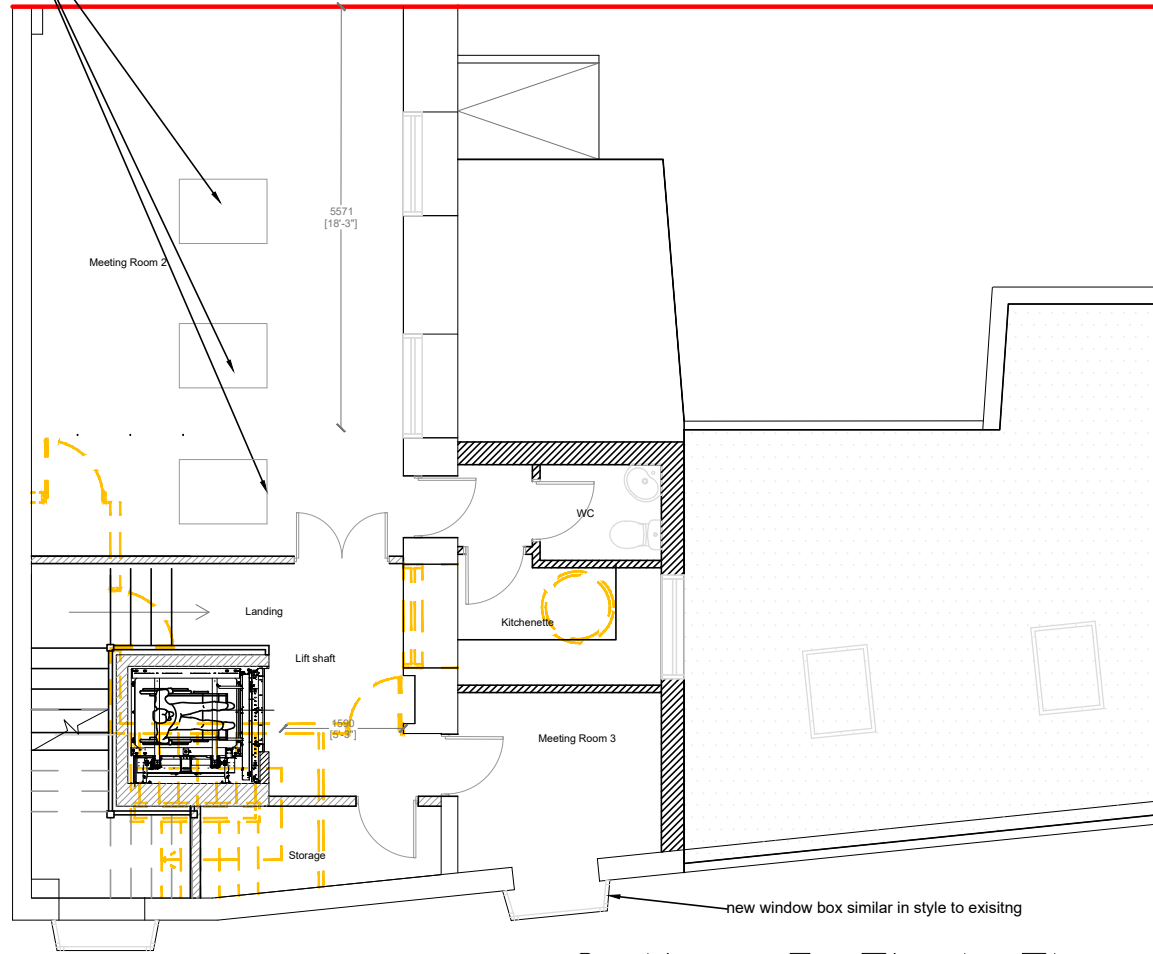

NEW PROPOSED
ROOFLIGHTS

Option 3 First Floor

SCALE 1:100 ON A4

Caldotec
Architectural
design

10-11 The Parade
Willowhayne Crescent
East Preston
West Sussex
BN16 1NS

01903 859176
info@caldotec.co.uk
www.caldotec.co.uk

OPTION 3 FF - QUAKERS CHICHESTER

Printed 1:100 on A4
Date 10/10/18
Drawing Number 18007/03FF